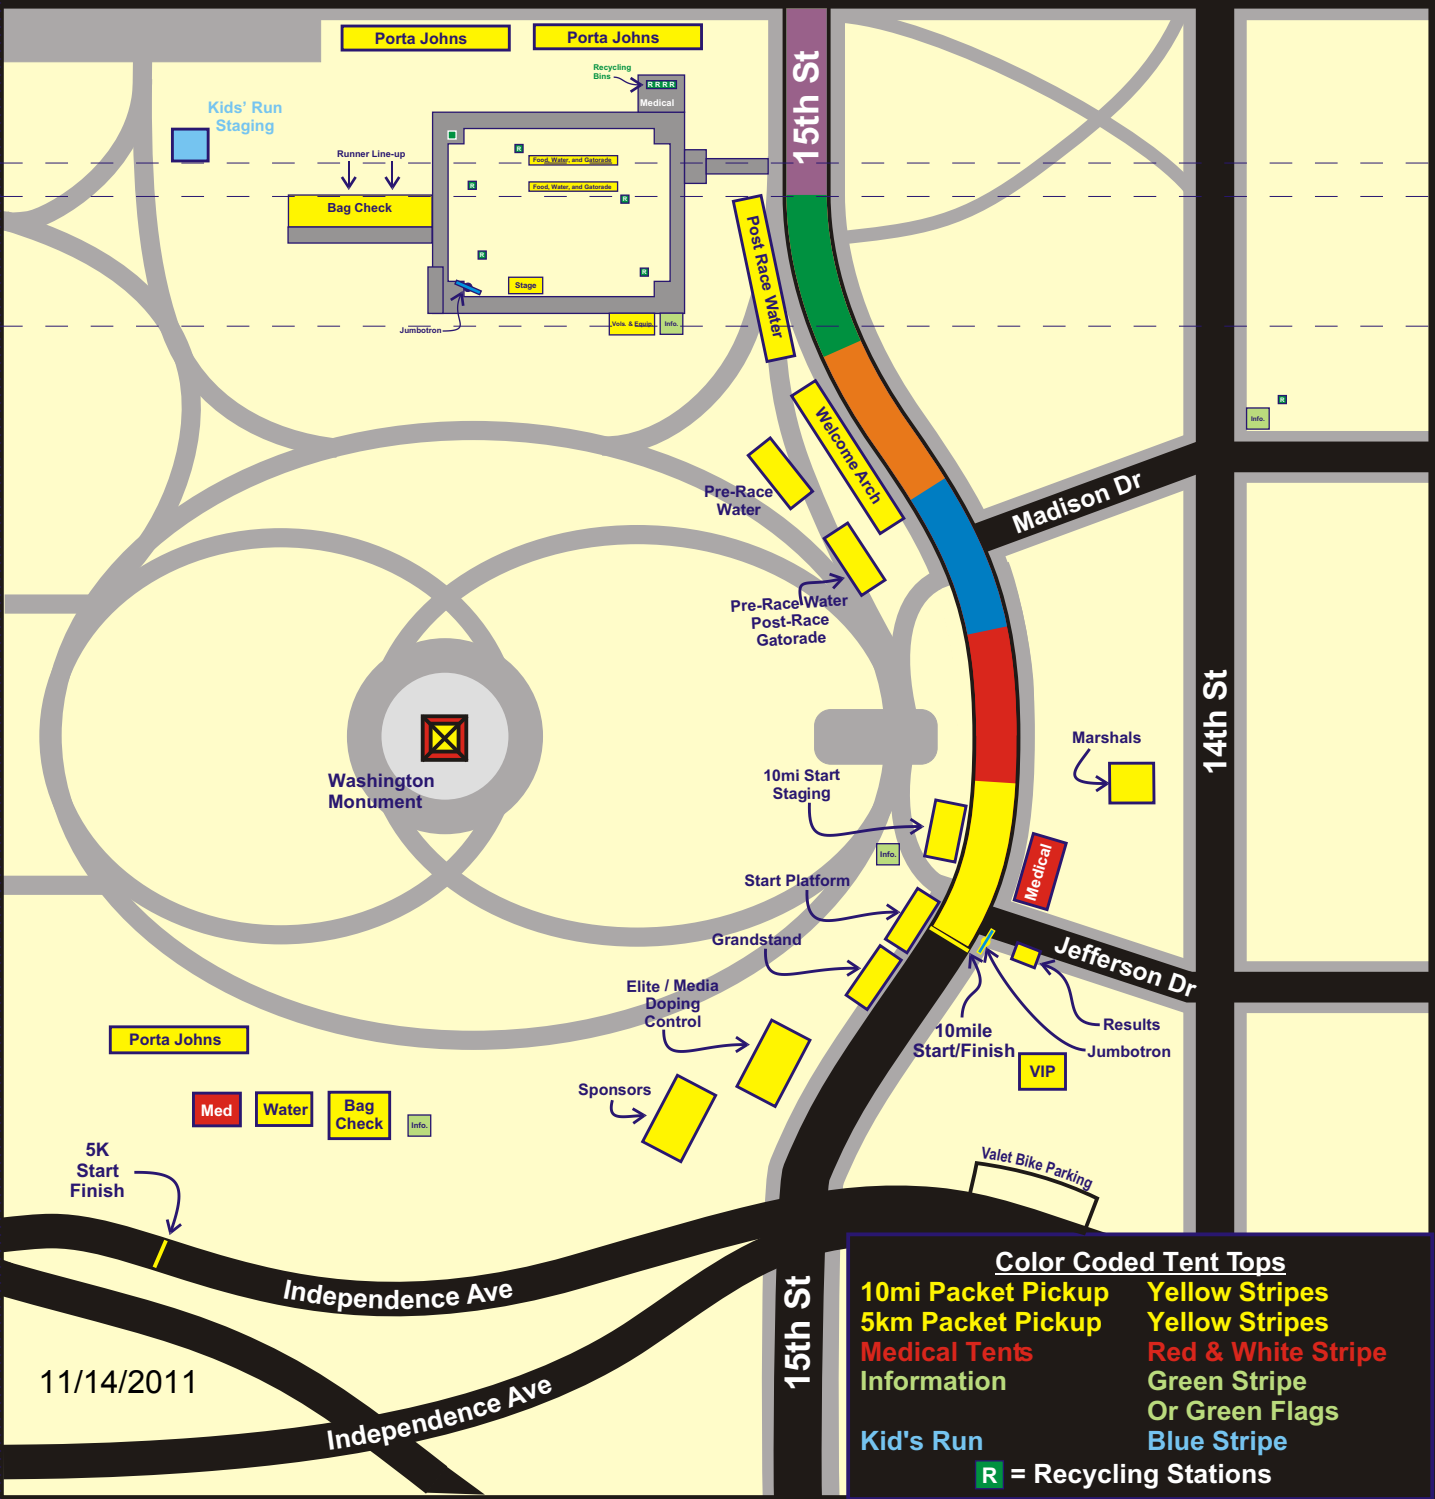

Constitution Ave

11/14/2011

Color Coded Tent Tops

10mi Packet Pickup	Yellow Stripes
5km Packet Pickup	Yellow Stripes
Medical Tents	Red & White Stripe
Information	Green Stripe
Kid's Run	Or Green Flags
	Blue Stripe

R = Recycling Stations