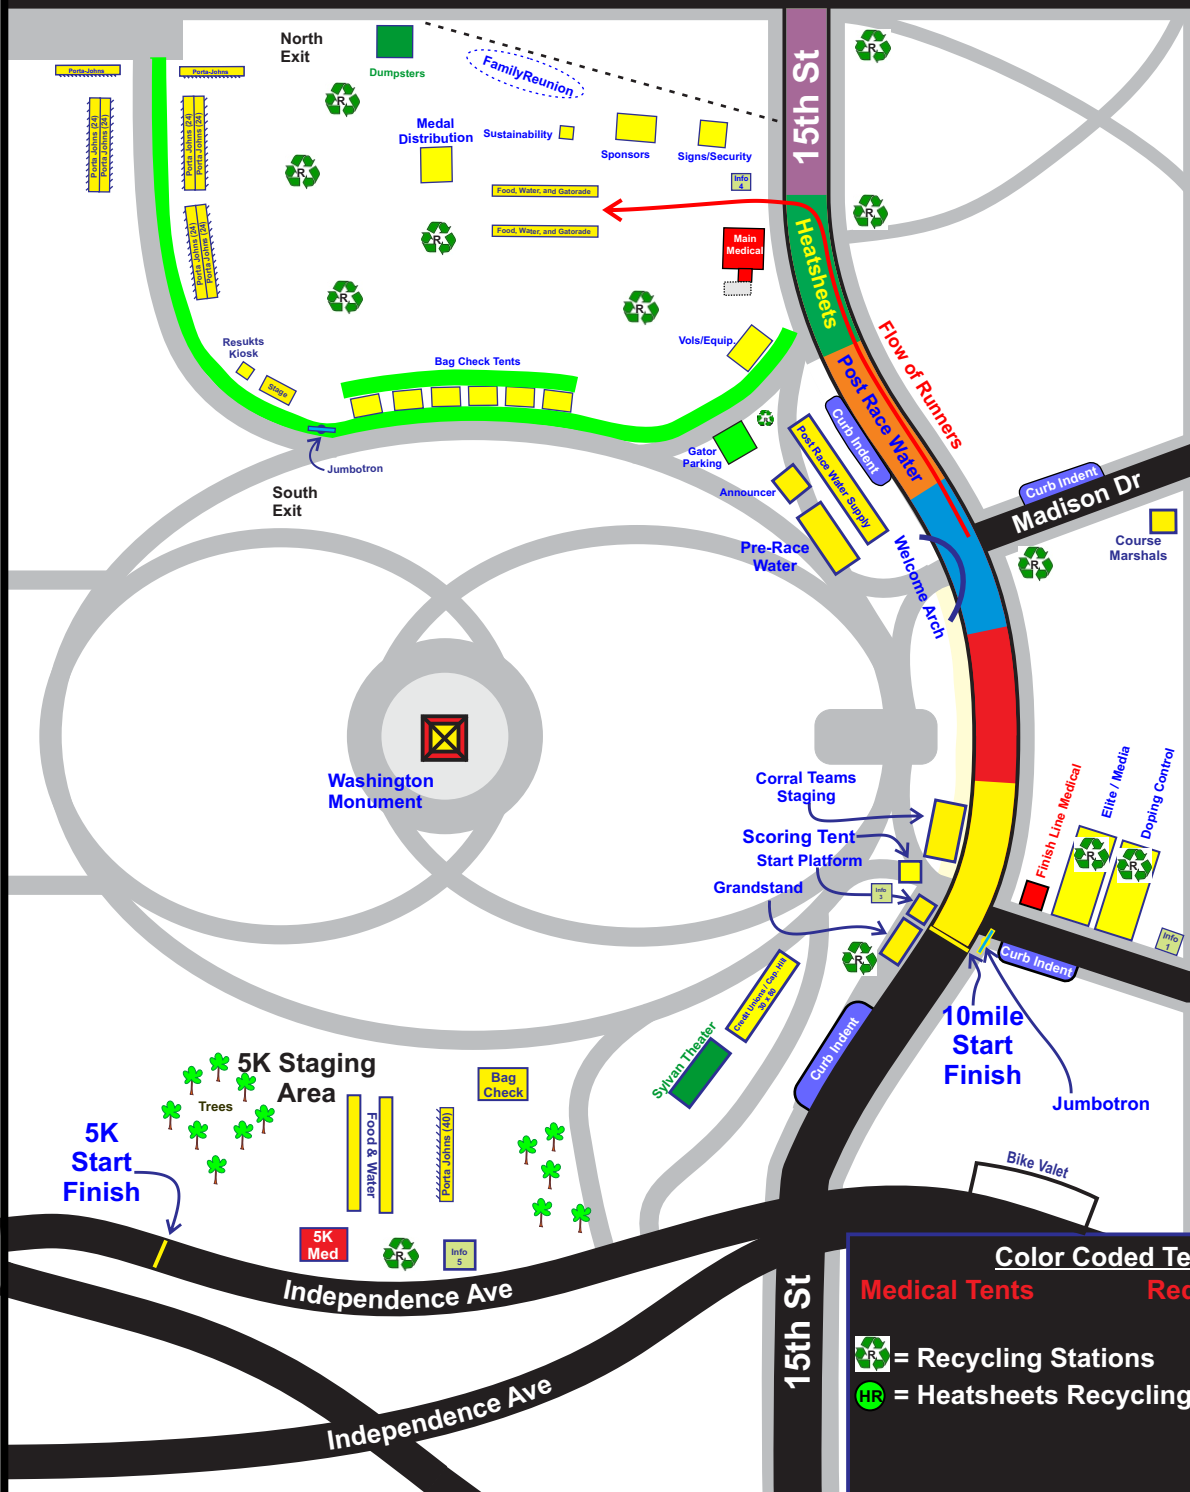

Constitution Ave

Color Coded Tent Tops

Medical Tents Red & White Stripe

= Recycling Stations

= Heatsheets Recycling Stations