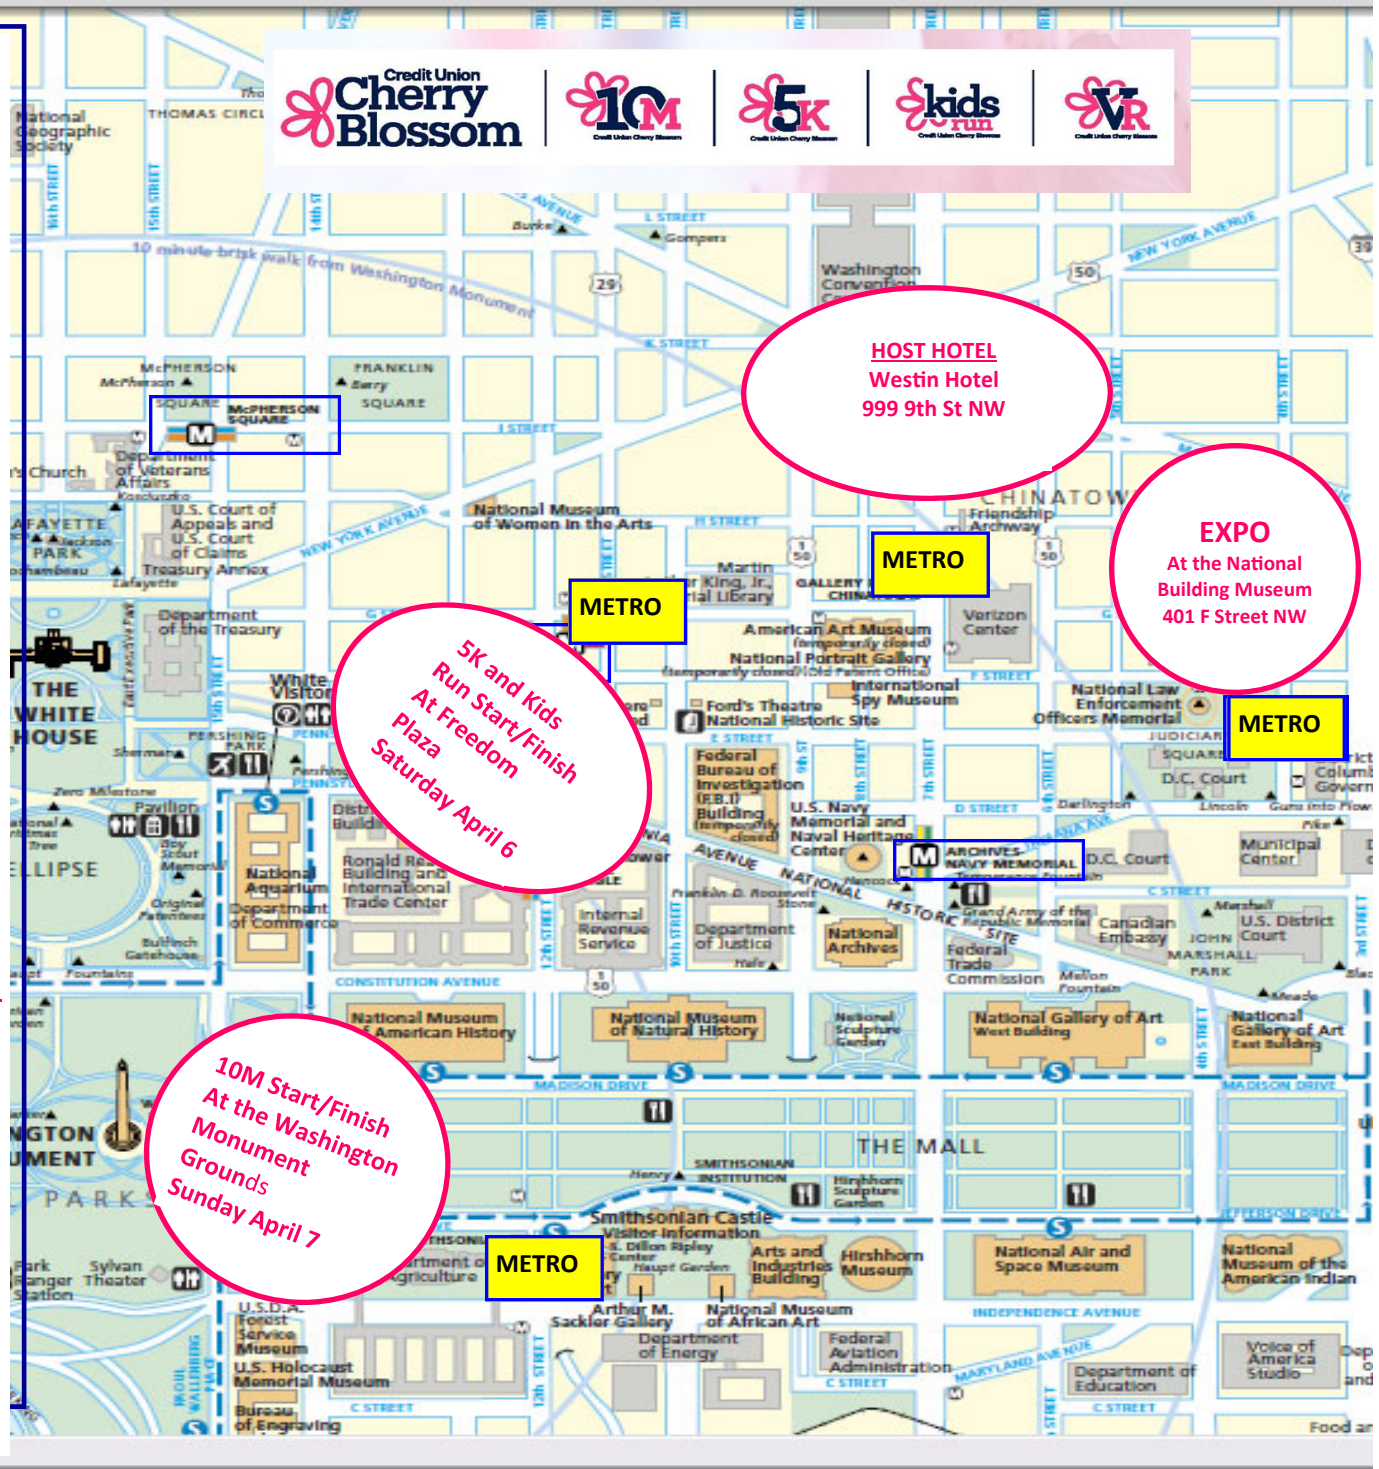

**2024 Race  
Wide Area Layout Drawing**

As of March 15, 2024

Distance from the host Westin Hotel to the **10M START** at the Washington Monument Grounds is approximately 1.5 miles.  
Distance from the hotel to the **5K and Kids Run STARTS** at **Freedom Plaza** is approximately one mile.  
Distance from the hotel to the **EXPO** at the National Building Museum is approximately half-a-mile.

We are pleased to report that the entire METRO system will open two hours early, at 5:00a.m., on Sunday, April 7, 2024 and would be available for participants in the 10-mile run. The closest METRO station to the Start is the Smithsonian, available on the ORANGE, SILVER, and BLUE lines.

On Saturday, April 6, METRO will open at 7:00a.m. and would be available for the starts of the 5K and the Kids Runs, at 9:15am and 11:00am respectively

**HOST HOTEL**  
Westin Hotel  
999 9th St NW

**EXPO**  
At the National Building Museum  
401 F Street NW

**5K and Kids Run Start/Finish**  
At Freedom Plaza  
Saturday April 6

**10M Start/Finish**  
At the Washington Monument Grounds  
Sunday April 7