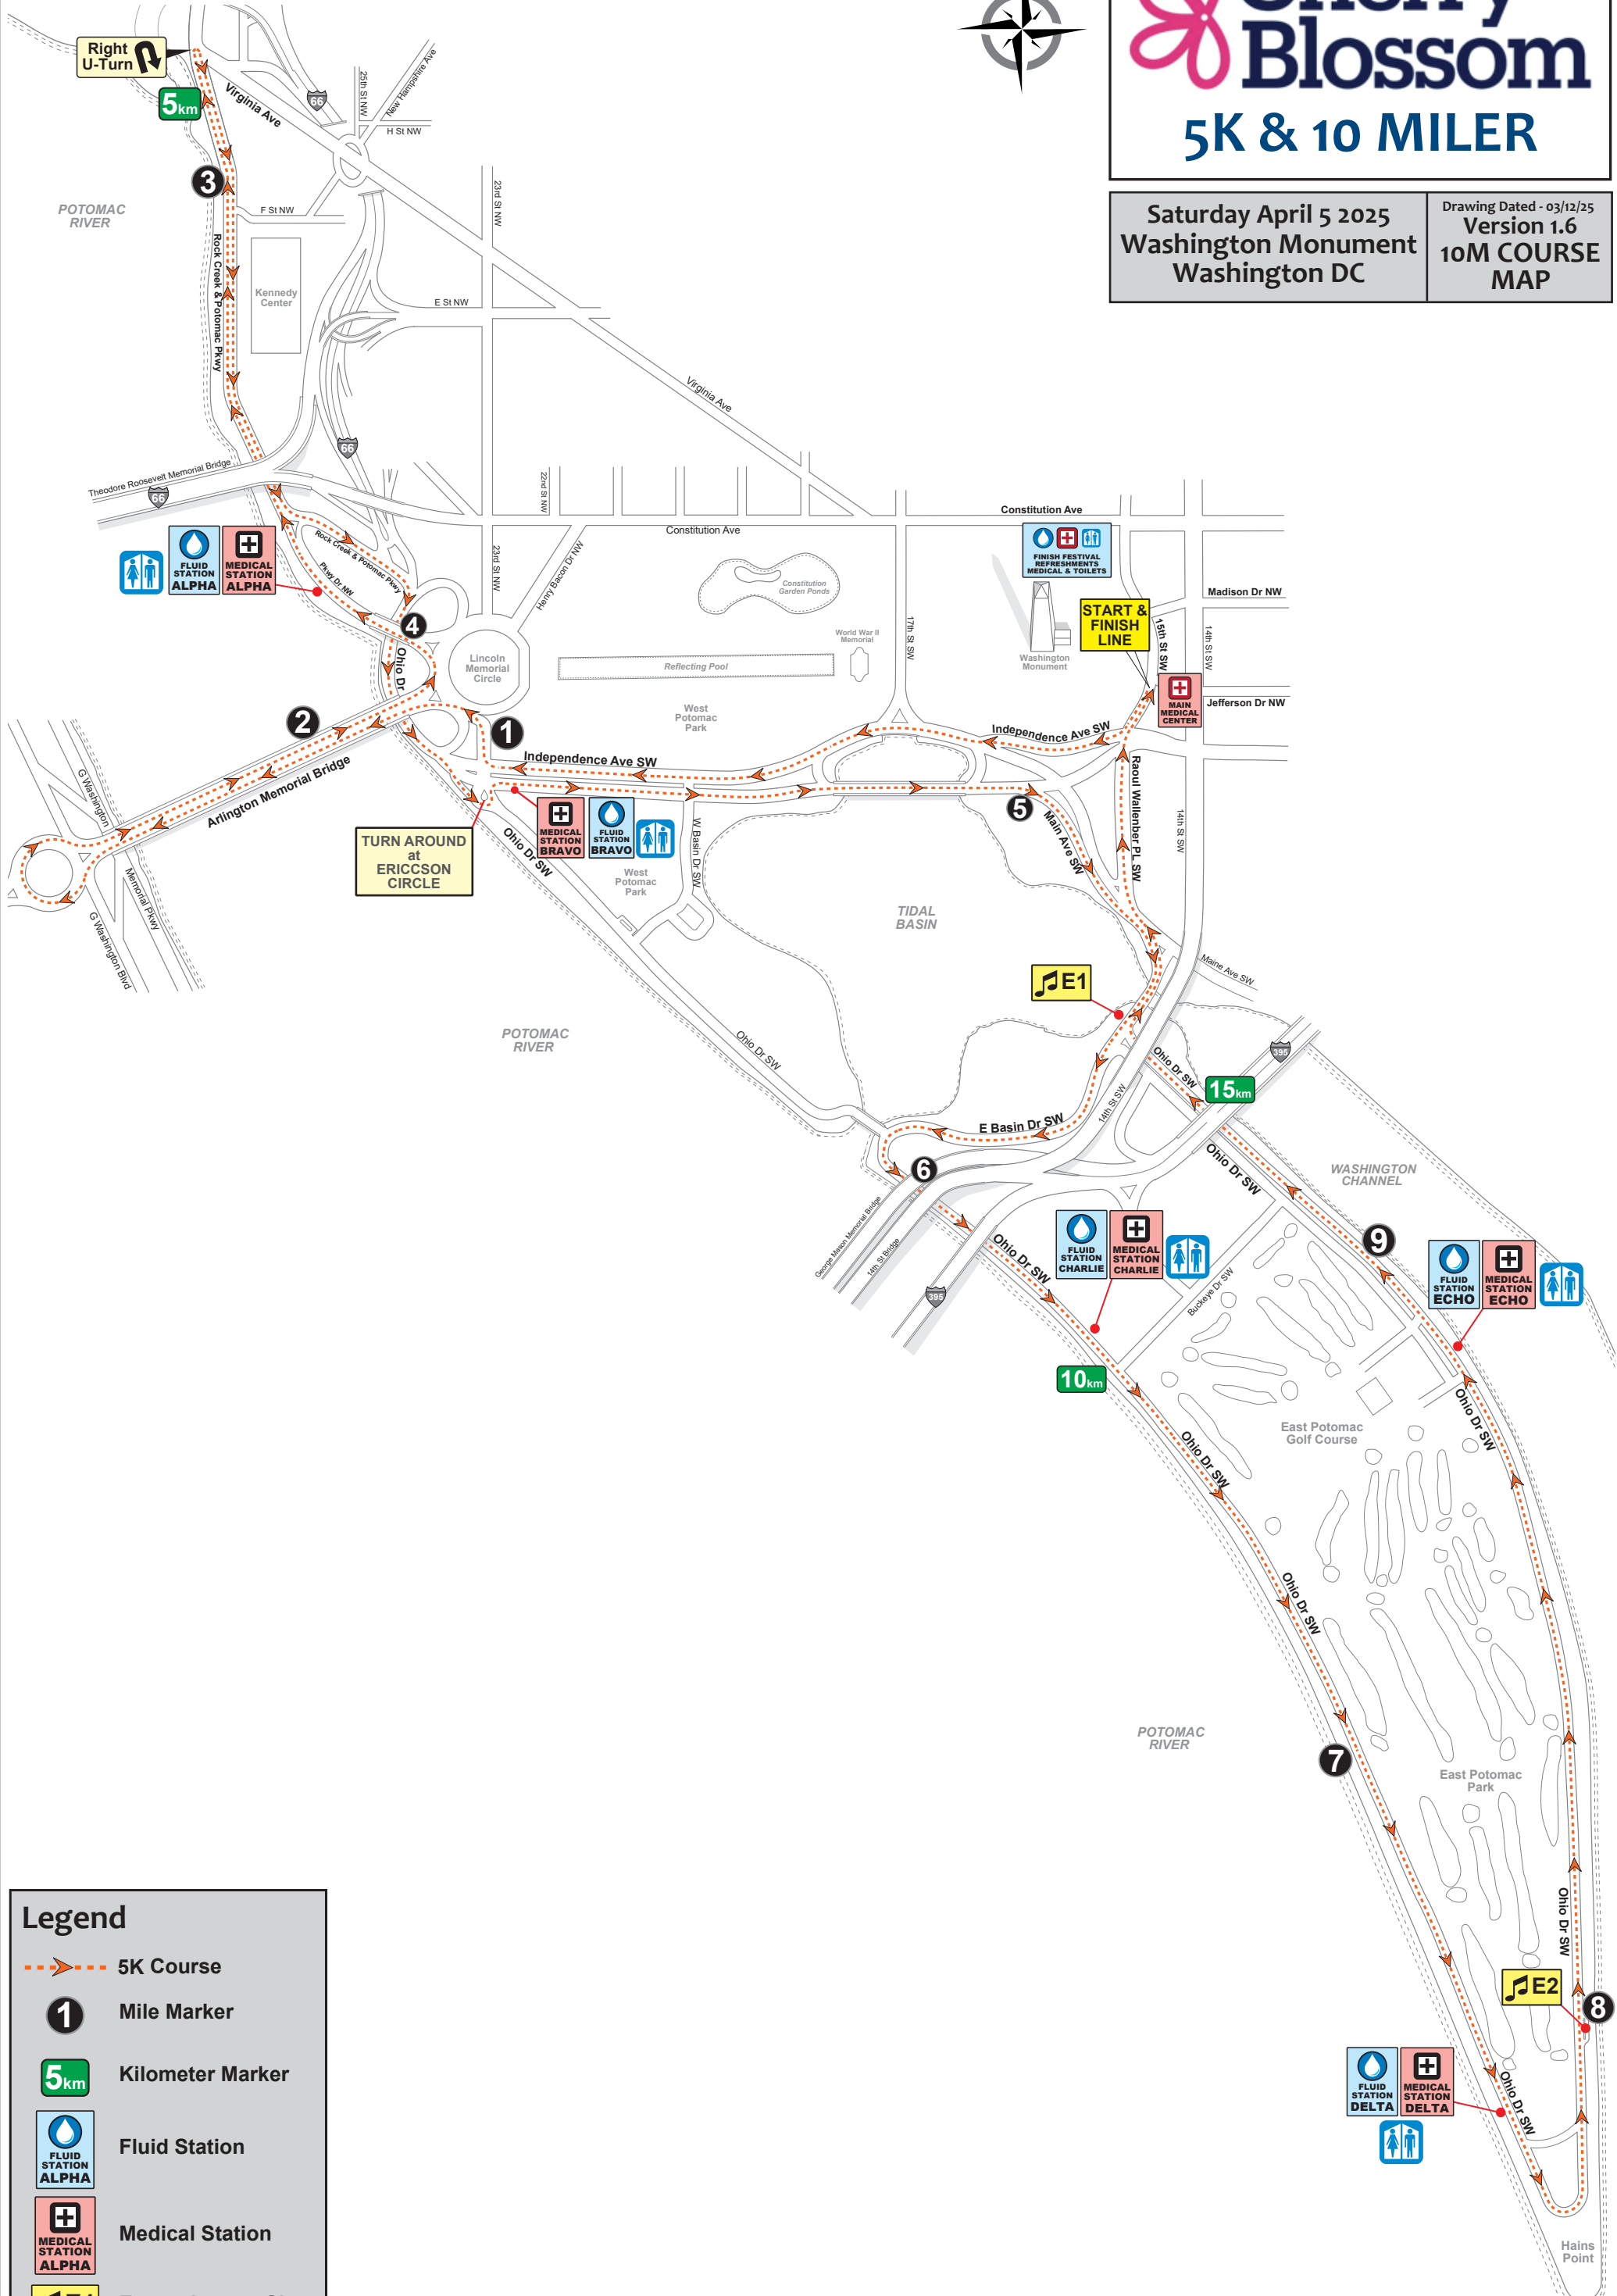

Credit Union
Cherry Blossom
 5K & 10 MILER

Saturday April 5 2025
 Washington Monument
 Washington DC

Drawing Dated - 03/12/25
 Version 1.6
 10M COURSE
 MAP

Legend

- 5K Course
- Mile Marker
- Kilometer Marker
- Fluid Station ALPHA
- Medical Station ALPHA
- Entertainment Site E1
- Toilets