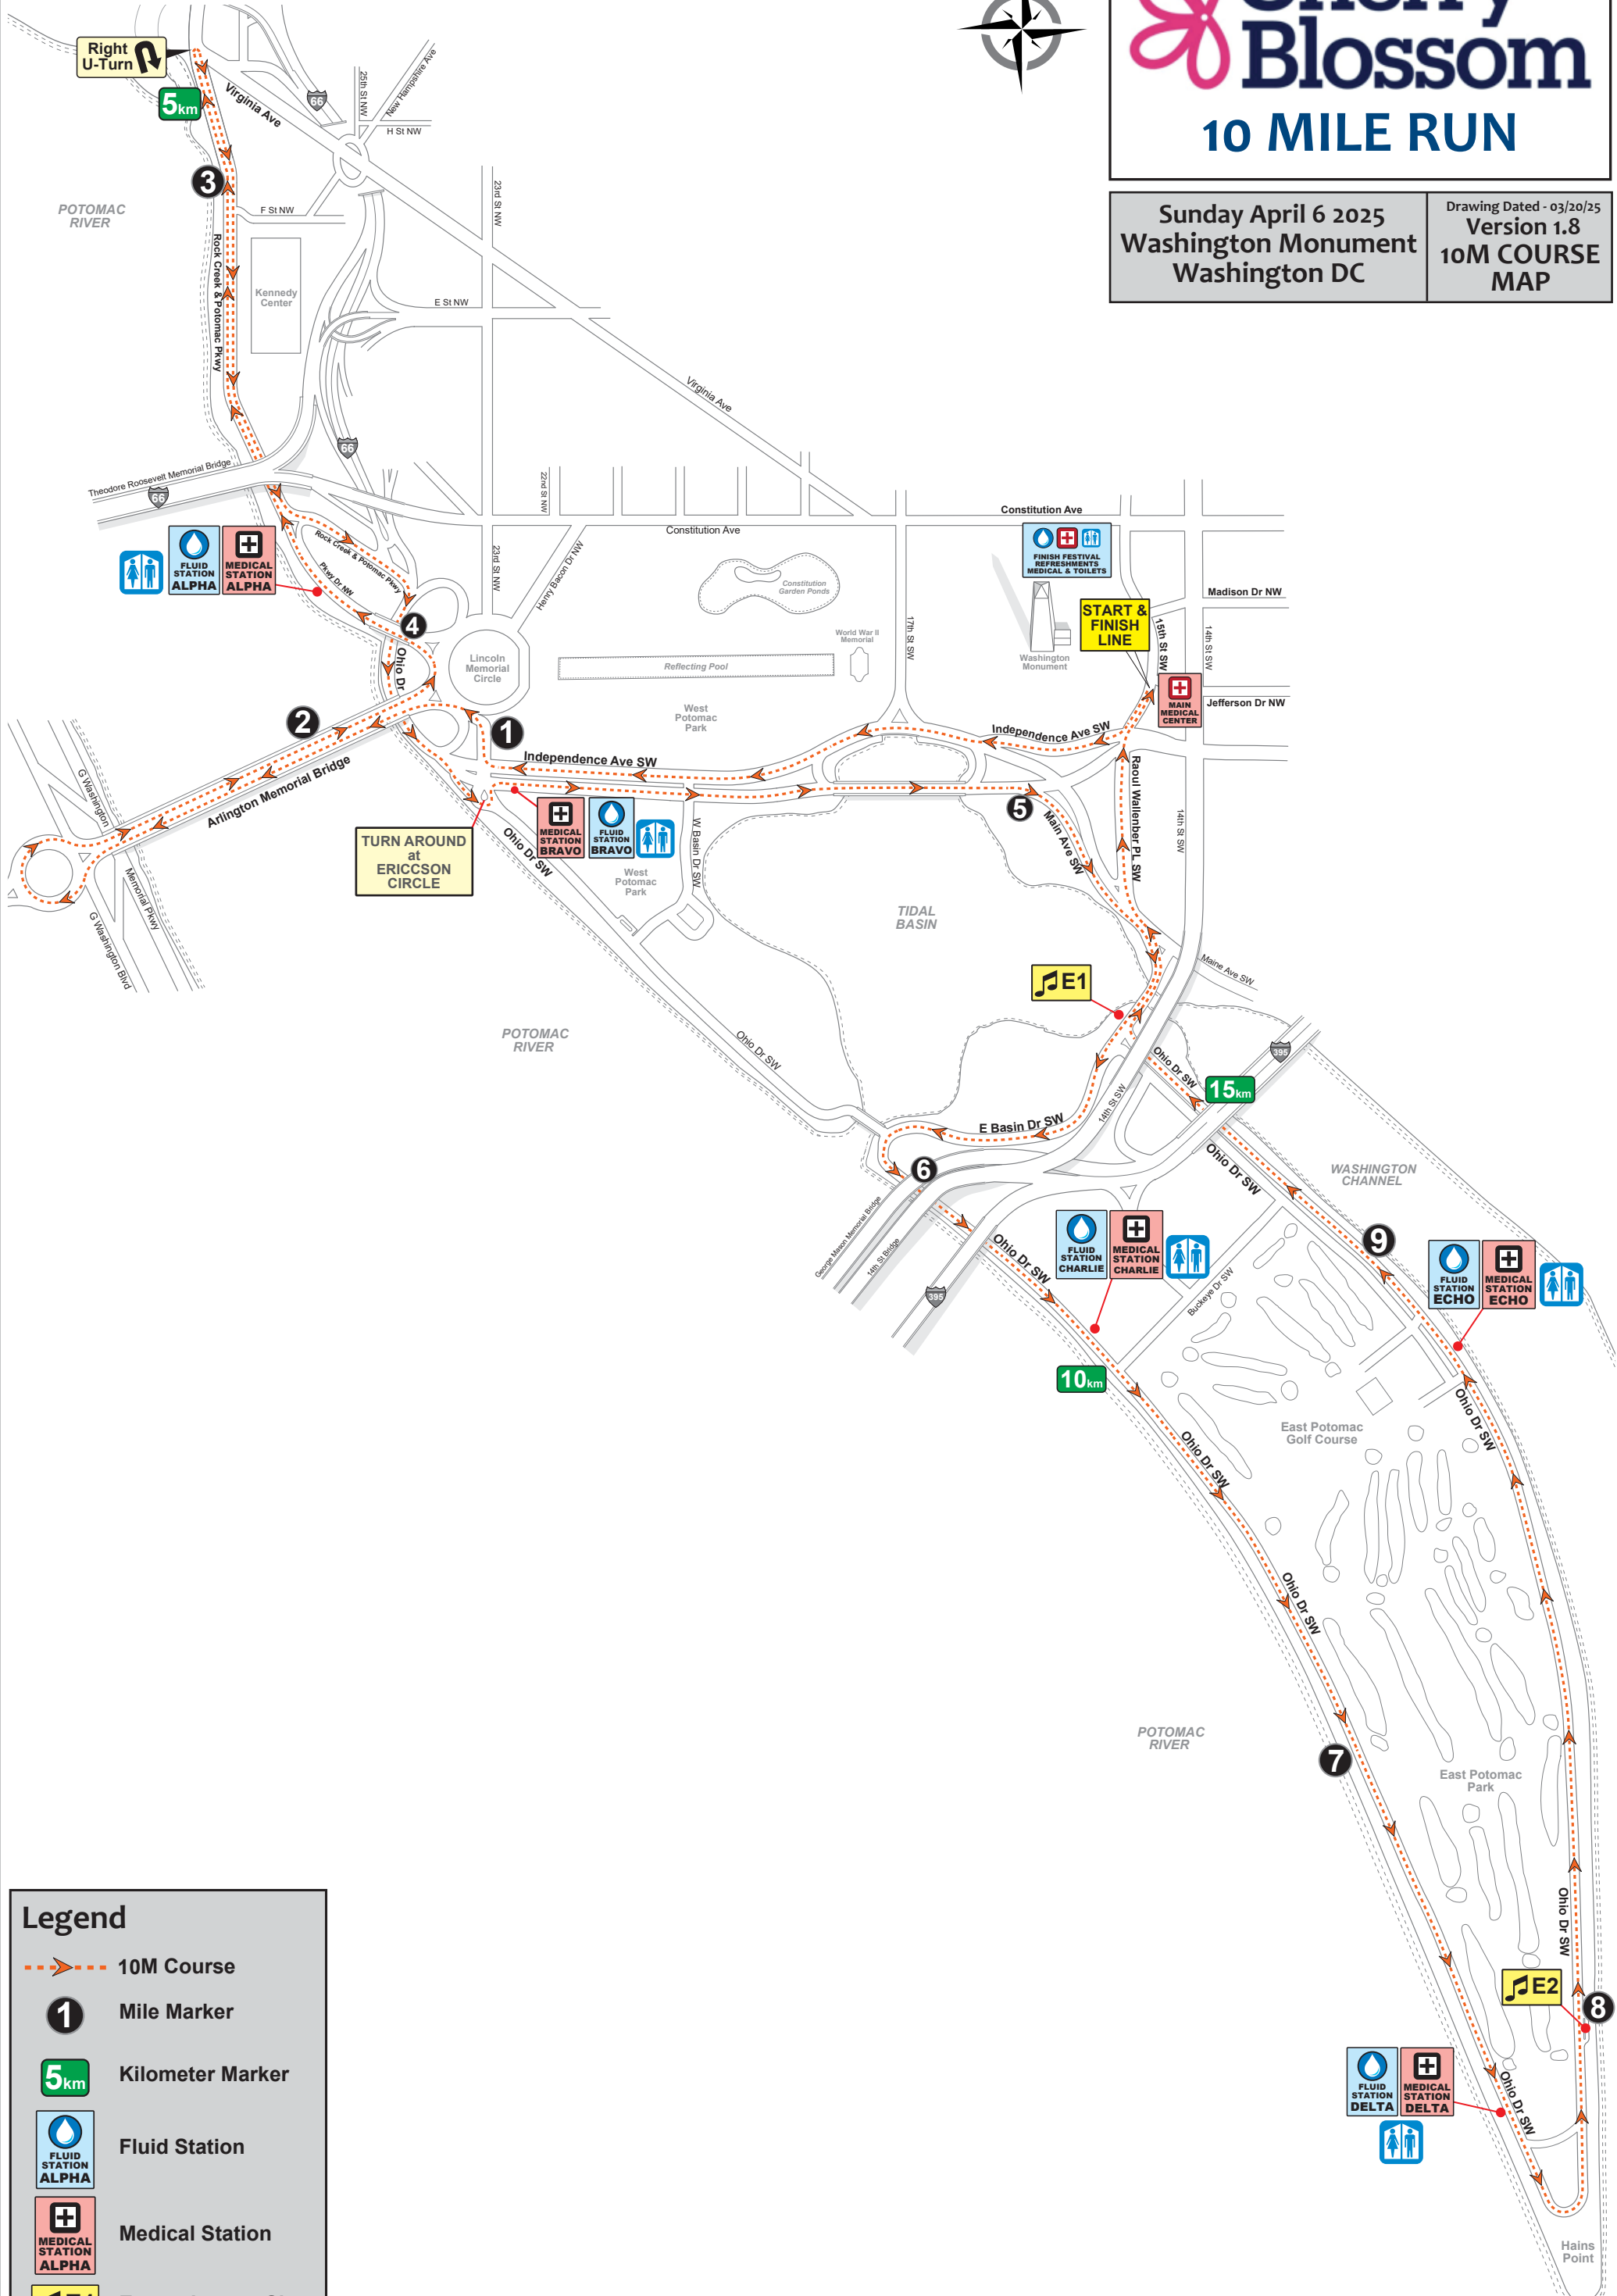

Credit Union
Cherry Blossom
 10 MILE RUN

Sunday April 6 2025
 Washington Monument
 Washington DC

Drawing Dated - 03/20/25
 Version 1.8
 10M COURSE
 MAP

Legend

- 10M Course
- Mile Marker
- Kilometer Marker
- Fluid Station
- FLUID STATION ALPHA
- Medical Station
- MEDICAL STATION ALPHA
- Entertainment Site
- Toilets